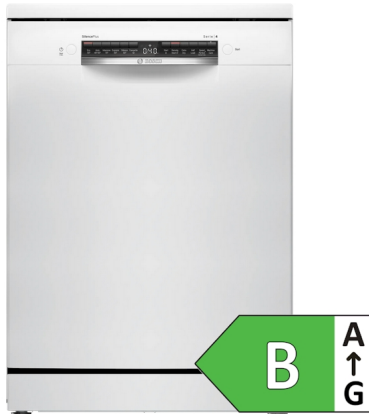

Bosch 60cm Serie4 Dishwasher (SMS4EKW06G)

One of our best-selling dishwashers, this serie4 model from Bosch has a full stainless steel tub and has a good choice of programs ranging from a quick wash to a very economical 50 °C cycle.

Rating: Not Rated Yet

Price

Tooby's Price £520.00

[Ask a question about this product](#)

Manufacturer [Bosch](#)

Description

- Capacity: 14 Place Settings
- Conventional lower level cutlery basket
- 5 programmes: Intensive (70 °C), Auto (45 - 65 °C), Express (65 °C), Silence (50 °C), Eco (50 °C)
- 4 special options: Vario Speed+, Machine care, Extra dry, Half load
- Height adjustable top basket
- Plate and cup racks are foldable
- Timer Delay: 1–24 hours
- Leak Protection system
- Full stainless interior body
- Dimensions (mm): 845(h) x 600(w) x 600(d)