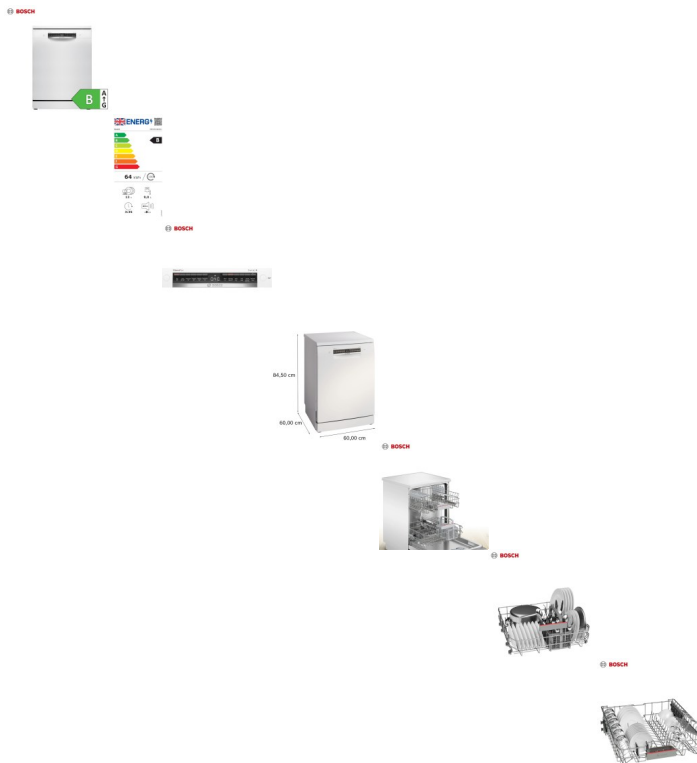

Bosch 60cm Serie4 Dishwasher (SMS4EKW06G)

One of our best-selling dishwashers, this serie4 model from Bosch has a full stainless steel tub and has a good choice of programs ranging from a quick wash to a very economical 50 °C cycle.

Rating: Not Rated Yet

Price

Tooby's Price £520.00

[Ask a question about this product](#)

Manufacturer [Bosch](#)

Description

- Capacity: 14 Place Settings
- Conventional lower level cutlery basket
- 5 programmes: Intensive (70 °C), Auto (45 - 65 °C), Express (65 °C), Silence (50 °C), Eco (50 °C)
- 4 special options: Vario Speed+, Machine care, Extra dry, Half load
- Height adjustable top basket
- Plate and cup racks are foldable
- Timer Delay: 1–24 hours
- Leak Protection system
- Full stainless interior body
- Dimensions (mm): 845(h) x 600(w) x 600(d)