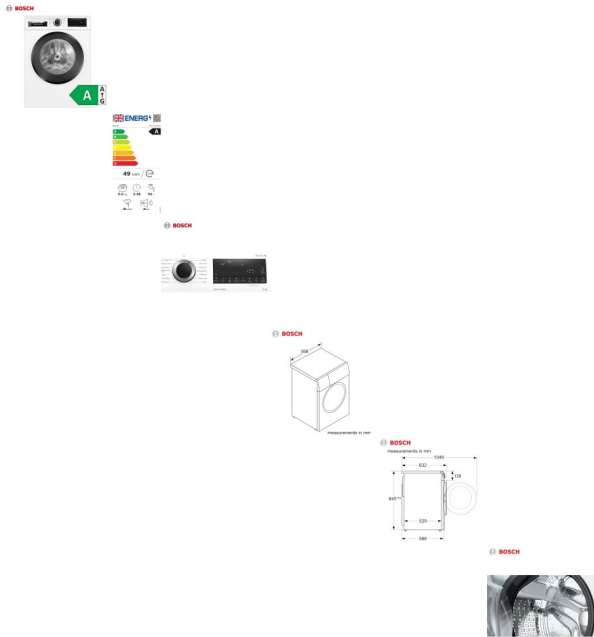

Bosch 9kg 1400 Spin Serie4 Washing Machine (WGG24400GB)

Say hello to even more energy saving with this A rated washing machine with up to 9 kg load and spin of up to 1400 rpm, this machine is gentle on your clothes thanks to the wave guide drum.

Rating: Not Rated Yet

Price

Tooby's Price £599.00

[Ask a question about this product](#)

Manufacturer [Bosch](#)

Description

- Max 9 kg Load
- A rated when using the Eco 40-60 Cycle
- Flexible temperature control, choose your own dependent on fabric type.
- Wave guide drum is gentler on your clothes, improves spin and wash performance.
- Speed perfect option for time when you need a smaller load done quickly.
- Super quick 30 min wash for last minute washing needs.
- Dimensions (H x W): 84.5 cm x 59.8 cm
- Appliance depth: 58.8 cm
- Appliance depth including door: 63.2 cm
- Appliance depth with open door: 104.9 cm