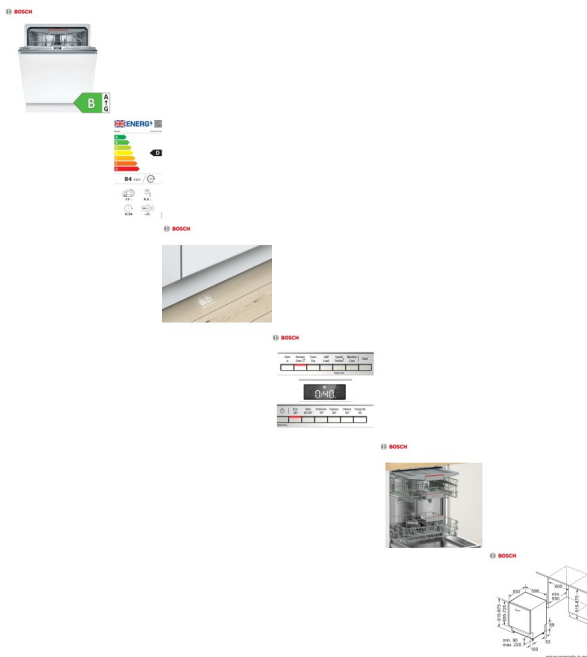

Bosch Serie 6 Fully Integrated Dishwasher with PerfectDry (SMV6ZCX10G)

This dishwasher from Bosch does everything it can to give great results every time. It's packed with lots of great features including PerfectDry Zeolith drying system that improves the drying performance even with plastic items.

Rating: Not Rated Yet

Price

Tooby's Price £699.00

[Ask a question about this product](#)

Manufacturer [Bosch](#)

Description

- Stainless steel interior walls and base
- PerfectDry Zeolith drying system
- Direct program selection with direct button controls
- Third level Vario drawer for cutlery
- New easy glide basket rollers and anti derail stoppers

- Eco 50
- 45-65' Automatic
- Intensive 70'
- Express 60'
- Silence 50'

Options and extra functions

- Remote start
- Extra dry
- Half Load
- Speed Perfect
- Machine care
- Delay start
- Timelight - projects the remaining cycle time on to the surface of the floor