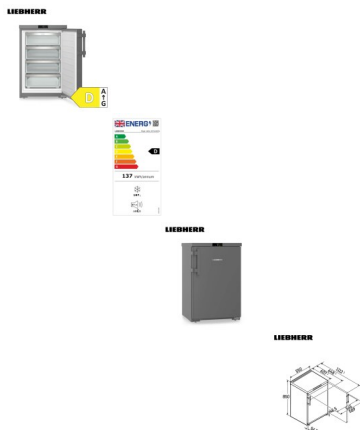

## Liebherr 55cm Wide SmartFrost Freezer (Dark Grey) (Garage Safe) (Fdgd1404)

**LIEBHERR**

55cm Wide freezer with four solid drawers, smart frost technology reduces ice build up, meaning less frequent defrosting.

Rating: Not Rated Yet

**Price**

Tooby's Price £470.00

[Ask a question about this product](#)

Manufacturer [Liebherr](#)

Description

- E Energy efficiency\*
- Smart frost - reduces ice build up
- Height 85 cm
- Width 55 cm

- Depth 61 cm \*
- Freezer Capacity 107 Litre
- 4 transparent freezer drawers
- Electronic temperature control
- Garage safe, suitable for low ambient temperature use (i.e. unheated room)
- LED interior light