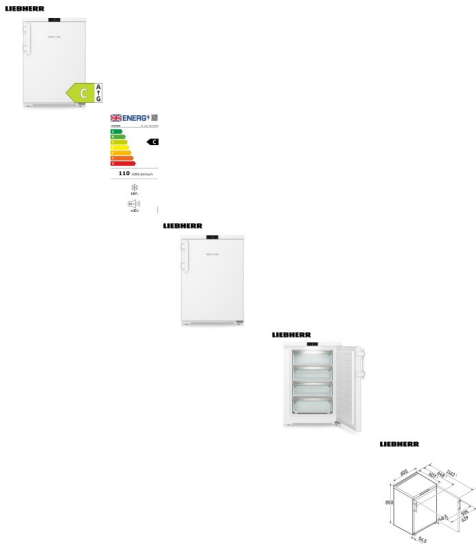

## Liebherr 60cm Wide SmartFrost Freezer (Garage Safe) (FCi1624)

**LIEBHERR**

Very efficient 60cm Wide freezer with four solid drawers, smart frost technology reduces ice build up, meaning less frequent defrosting.

Rating: Not Rated Yet

**Price**

Tooby's Price £489.99

[Ask a question about this product](#)

Manufacturer [Liebherr](#)

Description

- C Energy efficiency\*

- Smart frost - reduces ice build up
- Height 85 cm
- Width 60 cm
- Depth 61 cm (Excluding handle)\*
- Depth 65 cm (Including the handle)\*
- Freezer Capacity 107 Litre
- 4 transparent freezer drawers
- Electronic temperature control
- Garage safe, suitable for low ambient temperature use (i.e. unheated room)
- LED interior light