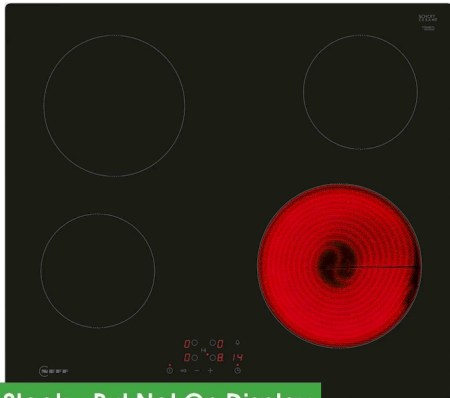

## NEFF N50 4 Zone Touch Control Ceramic Hob (T16NBE1L)

In Stock - But Not On Display

Bosch\_PKE611CA1E.png

A step up from your regular ceramic hob, this NEFF has three sizes of zones and touch controls with 17 different power levels

### Description

- 4 Zone Ceramic Hob

## All Hobs: NEFF N50 4 Zone Touch Control Ceramic Hob (T16NBE1L)

---

1 x 21 cm 2.2KW  
1 x 18 cm 2KW  
2 x 14.5 cm 1.2KW Zones

- Touch controls
  - Frameless Design
  - Hob Hot indicator for each zone
  - Countdown timer function
- 
- Hard-wired
  - Dimensions (mm): 45(h) x 592(w) x 522(d)