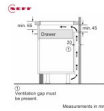

NEFF N70 Hard-Wired Combi Induction with Twist Touch® (T56FHS1L0)

A: Maximum depth

With its intuitive Twist touch' control and offering two Independent circular induction zones and two square combi induction zones. The combi zones can be linked to give you one large rectangular cooking area.

Rating: Not Rated Yet

Price

Tooby's Price £549.00

[Ask a question about this product](#)

Manufacturer [NEFF](#)

Description

- 4 induction cooking zones
 - 2 linkable combi induction zones, creating one extra large zone
 - Electronic Twist Touch® control
 - Variable 17-stage power settings for each zone
 - Red Digital display,
 - Hard-wired 6.9KW connected load
-
- 2 x 19 x 21 cm Combi Zones 2.2 kW (3.7 kW on boost)
 - 1 x 18 cm Zone 2 kW (3.1 kW on boost)
 - 1 x 14.5 cm Zone 1.6 kW (2.2 kW on boost)