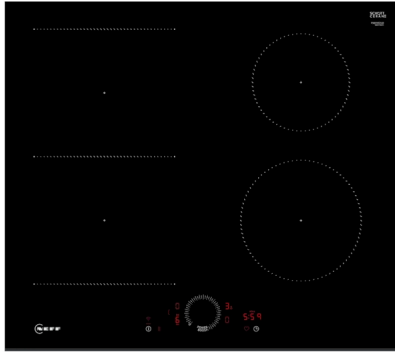

NEFF N70 Hard-Wired Combi Induction with Twist Touch® (T56FHS1L0)

A: Maximum depth

With its intuitive Twist touch' control and offering two Independent circular induction zones and two square combi induction zones. The combi zones can be linked to give you one large rectangular cooking area.

Rating: Not Rated Yet

Price

Tooby's Price £549.00

[Ask a question about this product](#)

Manufacturer [NEFF](#)

Description

- 4 induction cooking zones
 - 2 linkable combi induction zones, creating one extra large zone
 - Electronic Twist Touch® control
 - Variable 17-stage power settings for each zone
 - Red Digital display,
 - Hard-wired 6.9KW connected load
-
- 2 x 19 x 21 cm Combi Zones 2.2 kW (3.7 kW on boost)
 - 1 x 18 cm Zone 2 kW (3.1 kW on boost)
 - 1 x 14.5 cm Zone 1.6 kW (2.2 kW on boost)