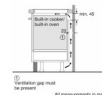

Siemens IQ500 Hard-wired Induction hob (ED651HSB1E)

SIEMENS

SIEMENS

SIEMENS

SIEMENS

SIEMENS

Measurements in mm

SIEMENS

SIEMENS

SIEMENS

SIEMENS

This full power induction hob from Siemens features an intuitive slider control for easy and precise adjustment of the cooking power. With a pair of rectangular zones as well as a pair of circular zones, its very flexible in the choice and shape of pans you can use.

Rating: Not Rated Yet

Price

Tooby's Price £700.00

[Ask a question about this product](#)

Manufacturer [Siemens](#)

Description

- 4 induction cooking zones
 - Electronic touch controls
 - Variable 17-stage power settings for each zone
 - Red Digital display,
 - Hard-wired 6.9KW connected load
-
- 1 x 14.5 cm Zone 1.6 kW (2.2 kW on boost)
 - 1 x 18 cm Zone 2 kW (3.1 kW on boost)
 - 2 x 19 x 21cm Zones 2.5 kW (3.7 kW on boost)