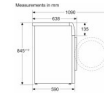

SIEMENS

SIEMENS