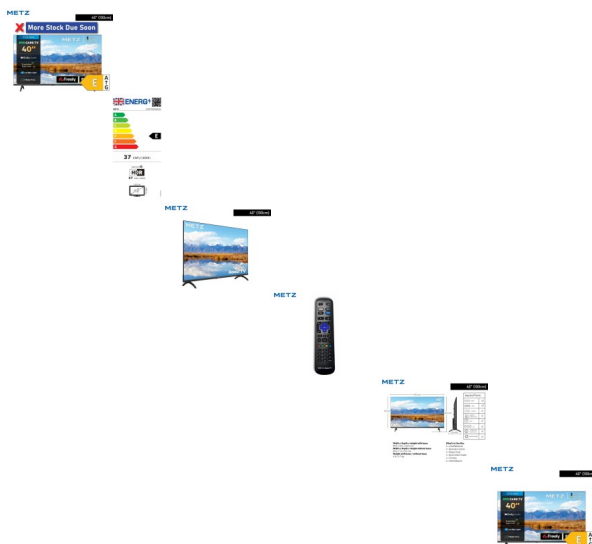

Metz 40" Full HD - Smart Television (40MTF6000ZUK)

METZ

40" (100cm)

X More Stock Due Soon

Super value 40" TV from the Metz, it features Freely, TV over Wi-Fi so making it ideal for use as second TV in a room without an aerial feed. With the Roku smart TV system built in it also offers a generous range of internet TV services. If you want to keep things simple it also features a 'non' smart mode. If you connect the TV to an Aerial and you don't connect the TV to the Internet it disables all the smart features and buttons.

Rating: Not Rated Yet
Price
Tooby's Price £159.00

[Ask a question about this product](#)

Manufacturer [Metz](#)

Description

- Full HD Resolution (1080 x 1920)
 - 50hz Native screen refresh rate
 - Freeview HD Tuner
 - Roku Smart TV platform (Free registration with Roku required before use)
 - Non-smart mode
 - Freely live TV via the internet service
-
- 2 HDMI Ports (Left-hand side)
 - Ethernet socket (Left-hand side) and Wi-Fi built in
 - 2 USB Ports (left-hand side)
 - Optical Audio Output (Left-hand side)
 - Aerial input (Left-hand side)
 - Headphone output (Left facing)
 - Analogue video and audio in (Rear facing) (Leads required, not supplied)
 - Compatible with VESA wall mount brackets - 200w x 100h spacings
 - Detachable Fig8 Mains input (right-hand side)
 - Dimensions (mm) - 892(W) x 214(D) x 565(H) mm – including the feet
 - Dimensions - 892(W) x 74 (D) x 511(H) mm – excluding the feet
 - Footprint of the TV, 703(w) 214(d)