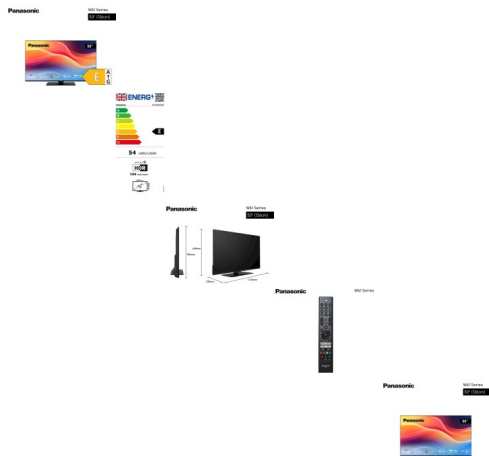

Panasonic 50" 4K - Smart Television (TB50W61AEY)

Panasonic

W61 Series

50" (126cm)

Step up to a 50" TV with a near frameless design and with its central foot, this 50" TV from Panasonic is a popular choice. It also now comes with the Tivo smart platform on board and the New Freely internet delivered TV service.

Rating: Not Rated Yet

Price

Tooby's Price £420.00

[Ask a question about this product](#)

Manufacturer [Panasonic](#)

Description

- 4K Resolution (3840 x 2160)
- 50hz Native screen refresh rate
- Freeview HD Tuner

- Tivo Smart TV platform
- Freely live TV via the internet service

- 3 HDMI Ports (left-hand side pointing left)
- Ethernet socket (Left-hand side) and Wi-Fi built in
- 2 USB Ports (left-hand side)
- Optical Audio Output (Left-hand side)
- Aerial input (Left-hand side)

- Compatible with VESA wall mount brackets - 200w x 200h spacings
- Detachable Fig8 Mains input (right-hand side)
- Dimensions (mm) - 1120(W) x 235(D) x 706(H) mm – including the foot
- Dimensions - 1120(W) x 87(D) x 648(H) mm – excluding the foot
- Footprint of the TV, 450(w) x235(d)