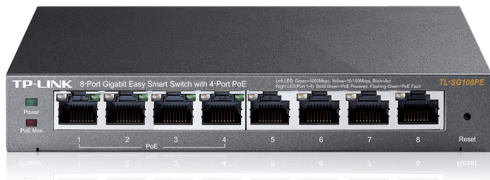

## TP Link 8-Port Gigabit Easy Smart Switch with 4-Port PoE (TL-SG108PE)

The TL-SG108PE is an 8-port Gigabit Easy Smart Switch with 4 PoE ports, represents a powerful upgrade from an unmanaged switch. It is designed specifically for small businesses that require simple network management and PoE function. The TL-SG108PE can connect and power up to four PoE devices, such as wireless access points (APs), IP cameras, and IP phones. Through its web-based user interface and management utility, the TL-SG108PE offers a variety of useful features, including network monitoring, traffic prioritization, and enhanced QoS. Additionally, with port-based, tag-based and MTU VLAN, TL-SG108PE can improve security and meet more network segmentation requirements.

### Description

- 8 x 10/100/1000 Mbps ports provide instant large file transfers
- Equipped with 4 802.3af PoE ports with up to 15.4 W for each port
- Supports PoE power up to 55 W for all PoE ports
- IEEE 802.3x flow control provides reliable data transfers
- 15 KB Jumbo frame improves performance of large data transfers
- Effective network monitoring via Port Mirroring, Loop Prevention and Cable Diagnostics
- Port/802.1p/DSCP QoS enable smooth latency-sensitive traffic
- Abundant VLAN features improve network security via traffic segmentation
- IGMP Snooping optimizes multicast applications
- Web-based user interface and Easy Smart Configuration Utility simplify configuration